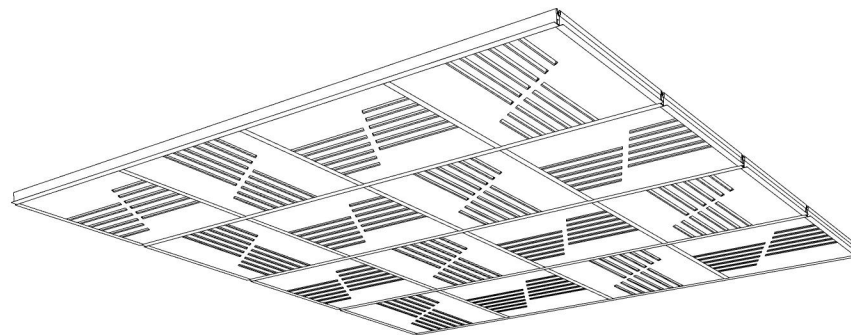

TILE GRID 013

ID# GRD-TLE-013

③ PERSPECTIVE VIEW

① BOTTOM FACE

② SIDE VIEW

CUSTOM SIZING AND THICKNESS AVAILABLE
CUSTOM COLORS AND DESIGNS AVAILABLE
MULTIPLE ATTACHMENT SYSTEM OPPORTUNITIES

CSI CREATIVE

PRODUCT: TILE GRID 013

SCALED AS NOTED

ALL DIMENSIONS + / - $\frac{1}{16}$

DATE: 4/1/2022
JOB # :

SHEET
1.1
OF 1.1