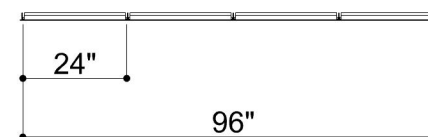

TILE GRID 013

ID# GRD-TLE-013

③ PERSPECTIVE VIEW

① BOTTOM FACE

② SIDE VIEW

CUSTOM SIZING AND THICKNESS AVAILABLE
CUSTOM COLORS AND DESIGNS AVAILABLE
MULTIPLE ATTACHMENT SYSTEM OPPORTUNITIES

CSI CREATIVE

PRODUCT: TILE GRID 013

SCALED AS NOTED

ALL DIMENSIONS + / - $\frac{1}{16}$

DATE: 4/1/2022
JOB # :

SHEET
1.1
OF 1.1