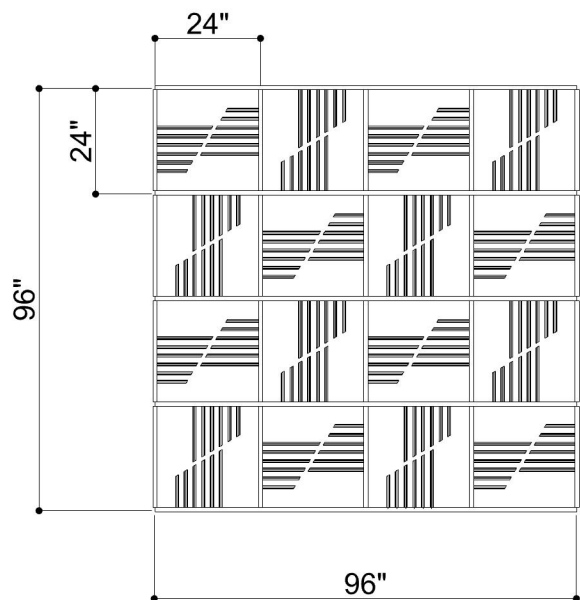

TILE GRID 013

ID# GRD-TLE-013

③ PERSPECTIVE VIEW

① BOTTOM FACE

② SIDE VIEW

CUSTOM SIZING AND THICKNESS AVAILABLE
CUSTOM COLORS AND DESIGNS AVAILABLE
MULTIPLE ATTACHMENT SYSTEM OPPORTUNITIES

CSI CREATIVE

PRODUCT: TILE GRID 013

SCALED AS NOTED

ALL DIMENSIONS + / - $\frac{1}{16}$

DATE: 4/1/2022
JOB # :

SHEET
1.1
OF 1.1