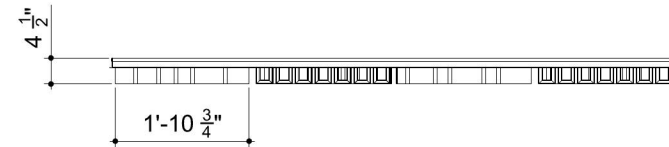

FOLDED PLUG GRID 003

GRD-FPG-003

① BOTTOM FACE

④ PERSPECTIVE VIEW

② FRONT VIEW

③ SIDE VIEW

CUSTOM SIZING AND THICKNESS AVAILABLE
CUSTOM COLORS AND DESIGNS AVAILABLE
MULTIPLE ATTACHMENT SYSTEM OPPORTUNITIES

CSI CREATIVE

PRODUCT: FOLDED PLUG GRID 003

SCALED AS NOTED

ALL DIMENSIONS + / - $\frac{1}{16}$

DATE: 3/31/2022

SHEET
1.1
OF 1.1