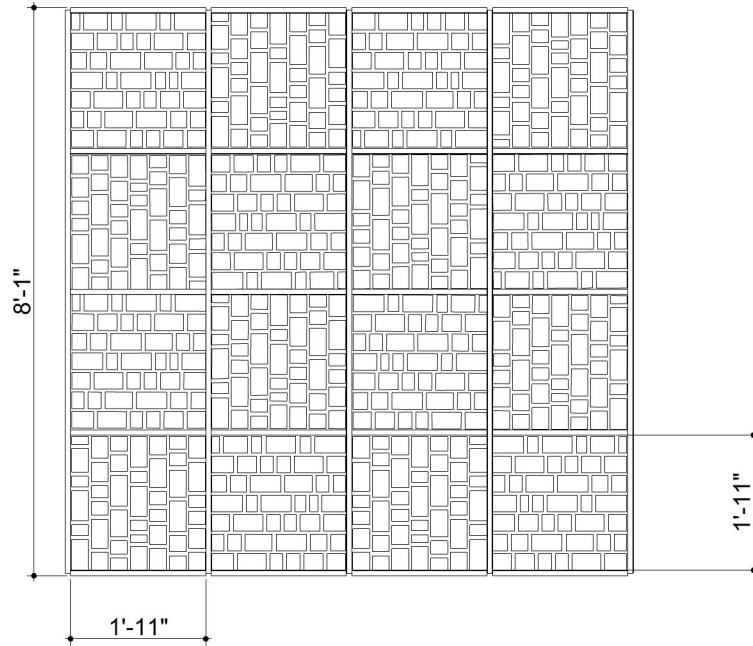

FOLDED PLUG GRID 003

GRD-FPG-003

① BOTTOM FACE

④ PERSPECTIVE VIEW

② FRONT VIEW

③ SIDE VIEW

CUSTOM SIZING AND THICKNESS AVAILABLE
CUSTOM COLORS AND DESIGNS AVAILABLE
MULTIPLE ATTACHMENT SYSTEM OPPORTUNITIES

CSI CREATIVE

PRODUCT: FOLDED PLUG GRID 003

SCALED AS NOTED

ALL DIMENSIONS + / - $\frac{1}{16}$

DATE: 3/31/2022

SHEET
1.1
OF 1.1