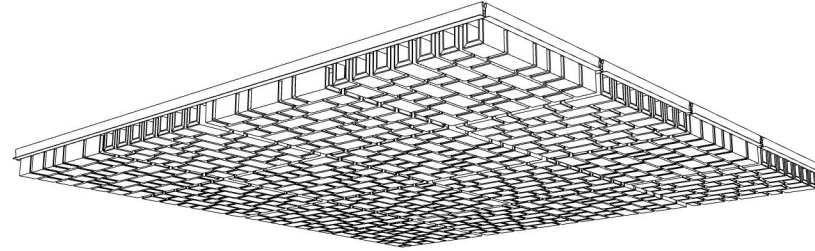

FOLDED PLUG GRID 003

GRD-FPG-003

① BOTTOM FACE

④ PERSPECTIVE VIEW

② FRONT VIEW

③ SIDE VIEW

CUSTOM SIZING AND THICKNESS AVAILABLE
CUSTOM COLORS AND DESIGNS AVAILABLE
MULTIPLE ATTACHMENT SYSTEM OPPORTUNITIES

CSI CREATIVE

PRODUCT: FOLDED PLUG GRID 003

SCALED AS NOTED

ALL DIMENSIONS + / - $\frac{1}{16}$

DATE: 3/31/2022

SHEET
1.1
OF 1.1