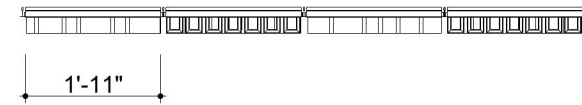

FOLDED PLUG GRID 003

GRD-FPG-003

① BOTTOM FACE

④ PERSPECTIVE VIEW

② FRONT VIEW

③ SIDE VIEW

CUSTOM SIZING AND THICKNESS AVAILABLE
CUSTOM COLORS AND DESIGNS AVAILABLE
MULTIPLE ATTACHMENT SYSTEM OPPORTUNITIES

CSI CREATIVE

PRODUCT: FOLDED PLUG GRID 003

SCALED AS NOTED

ALL DIMENSIONS + / - $\frac{1}{16}$

DATE: 3/31/2022

SHEET
1.1
OF 1.1