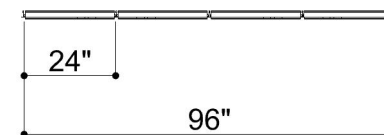

TILE GRID 005

ID# GRD-TLE-005

③ PERSPECTIVE VIEW

① BOTTOM FACE

② SIDE VIEW

CUSTOM SIZING AND THICKNESS AVAILABLE
CUSTOM COLORS AND DESIGNS AVAILABLE
MULTIPLE ATTACHMENT SYSTEM OPPORTUNITIES

CSI CREATIVE

PRODUCT: TILE GRID 005

SCALED AS NOTED

ALL DIMENSIONS + / - $\frac{1}{16}$

DATE: 4/1/2022
JOB # :

SHEET
1.1
OF 1.1