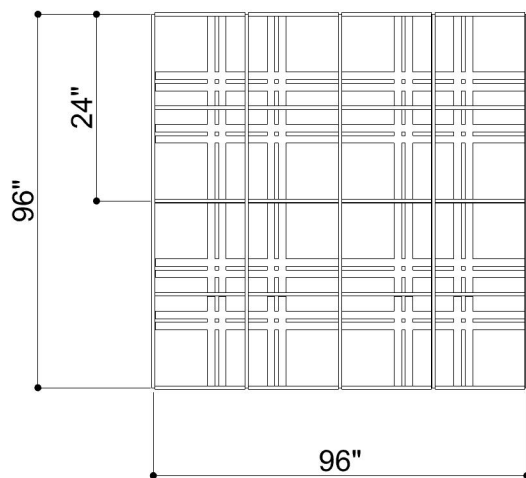

TILE GRID 005

ID# GRD-TLE-005

③ PERSPECTIVE VIEW

① BOTTOM FACE

② SIDE VIEW

CUSTOM SIZING AND THICKNESS AVAILABLE
CUSTOM COLORS AND DESIGNS AVAILABLE
MULTIPLE ATTACHMENT SYSTEM OPPORTUNITIES

CSI CREATIVE

PRODUCT: TILE GRID 005

SCALED AS NOTED

ALL DIMENSIONS + / - $\frac{1}{16}$

DATE: 4/1/2022
JOB # :

SHEET
1.1
OF 1.1