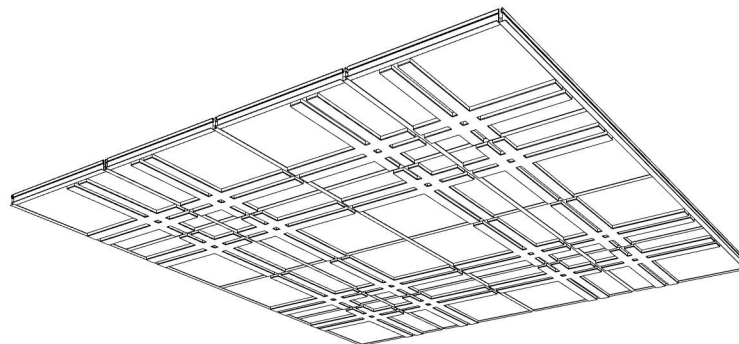

TILE GRID 005

ID# GRD-TLE-005

③ PERSPECTIVE VIEW

① BOTTOM FACE

② SIDE VIEW

CUSTOM SIZING AND THICKNESS AVAILABLE
CUSTOM COLORS AND DESIGNS AVAILABLE
MULTIPLE ATTACHMENT SYSTEM OPPORTUNITIES

CSI CREATIVE

PRODUCT: TILE GRID 005

SCALED AS NOTED

ALL DIMENSIONS + / - $\frac{1}{16}$

DATE: 4/1/2022
JOB # :

SHEET
1.1
OF 1.1