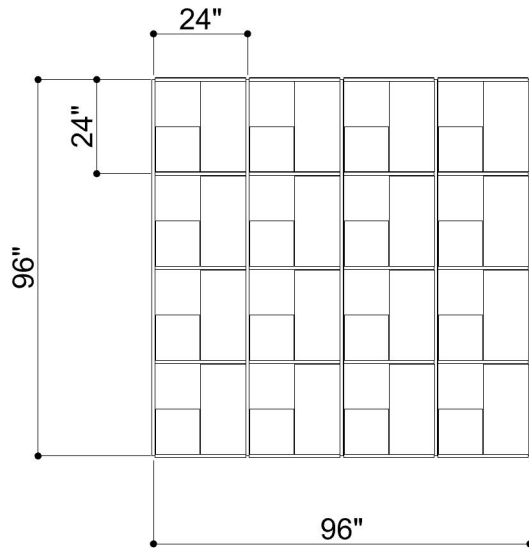

TILE GRID 008

ID# GRD-TLE-008

③ PERSPECTIVE VIEW

① BOTTOM FACE

② SIDE VIEW

CUSTOM SIZING AND THICKNESS AVAILABLE
CUSTOM COLORS AND DESIGNS AVAILABLE
MULTIPLE ATTACHMENT SYSTEM OPPORTUNITIES

CSI CREATIVE

PRODUCT: TILE GRID 008

SCALED AS NOTED

ALL DIMENSIONS + / - $\frac{1}{16}$

DATE: 4/1/2022
JOB # :

SHEET
1.1
OF 1.1