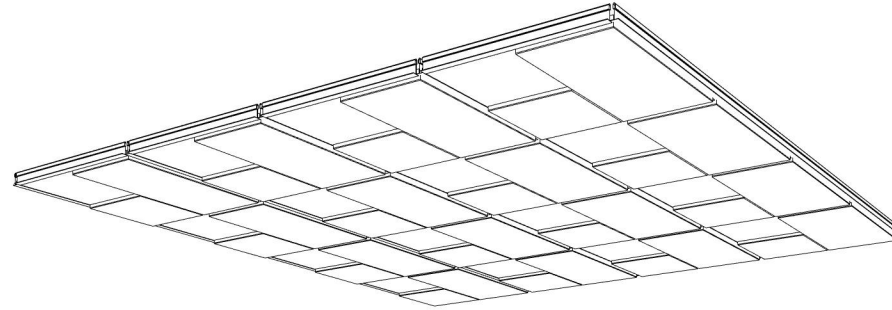

TILE GRID 008

ID# GRD-TLE-008

③ PERSPECTIVE VIEW

① BOTTOM FACE

② SIDE VIEW

CUSTOM SIZING AND THICKNESS AVAILABLE
CUSTOM COLORS AND DESIGNS AVAILABLE
MULTIPLE ATTACHMENT SYSTEM OPPORTUNITIES

CSI CREATIVE

PRODUCT: TILE GRID 008

SCALED AS NOTED

ALL DIMENSIONS + / - $\frac{1}{16}$

DATE: 4/1/2022
JOB # :

SHEET
1.1
OF 1.1