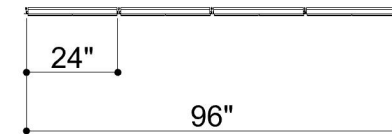

TILE GRID 008

ID# GRD-TLE-008

③ PERSPECTIVE VIEW

① BOTTOM FACE

② SIDE VIEW

CUSTOM SIZING AND THICKNESS AVAILABLE
CUSTOM COLORS AND DESIGNS AVAILABLE
MULTIPLE ATTACHMENT SYSTEM OPPORTUNITIES

CSI CREATIVE

PRODUCT: TILE GRID 008

SCALED AS NOTED

ALL DIMENSIONS + / - $\frac{1}{16}$

DATE: 4/1/2022
JOB # :

SHEET
1.1
OF 1.1