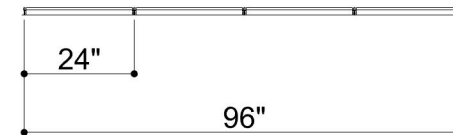

# GRID TILE 019

ID# GRD-TLE-019

③ PERSPECTIVE VIEW

① BOTTOM FACE

② SIDE VIEW

CUSTOM SIZING AND THICKNESS AVAILABLE  
CUSTOM COLORS AND DESIGNS AVAILABLE  
MULTIPLE ATTACHMENT SYSTEM OPPORTUNITIES

CSI CREATIVE

PRODUCT: GRID TILE 019

SCALED AS NOTED

ALL DIMENSIONS + / -  $\frac{1}{16}$

DATE: 3/31/2022  
JOB # :

SHEET  
**1.1**  
OF 1.1