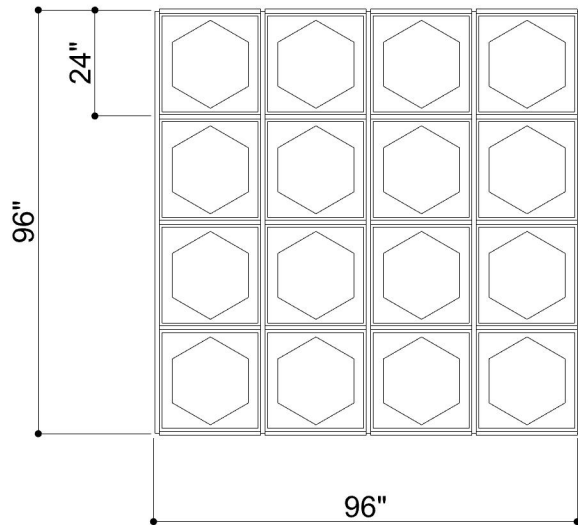

# GRID TILE 019

ID# GRD-TLE-019

③ PERSPECTIVE VIEW

① BOTTOM FACE

② SIDE VIEW

CUSTOM SIZING AND THICKNESS AVAILABLE  
CUSTOM COLORS AND DESIGNS AVAILABLE  
MULTIPLE ATTACHMENT SYSTEM OPPORTUNITIES

CSI CREATIVE

PRODUCT: GRID TILE 019

SCALED AS NOTED

ALL DIMENSIONS + / -  $\frac{1}{16}$

DATE: 3/31/2022  
JOB # :

SHEET  
**1.1**  
OF 1.1