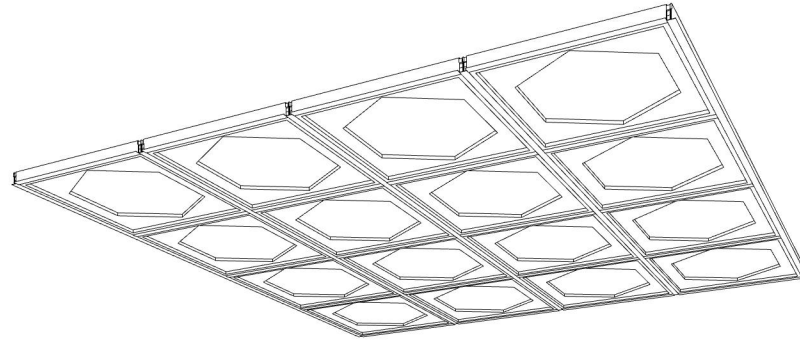

# GRID TILE 019

ID# GRD-TLE-019

③ PERSPECTIVE VIEW

① BOTTOM FACE

② SIDE VIEW

CUSTOM SIZING AND THICKNESS AVAILABLE  
CUSTOM COLORS AND DESIGNS AVAILABLE  
MULTIPLE ATTACHMENT SYSTEM OPPORTUNITIES

CSI CREATIVE

PRODUCT: GRID TILE 019

SCALED AS NOTED

ALL DIMENSIONS + / -  $\frac{1}{16}$

DATE: 3/31/2022  
JOB # :

SHEET  
**1.1**  
OF 1.1