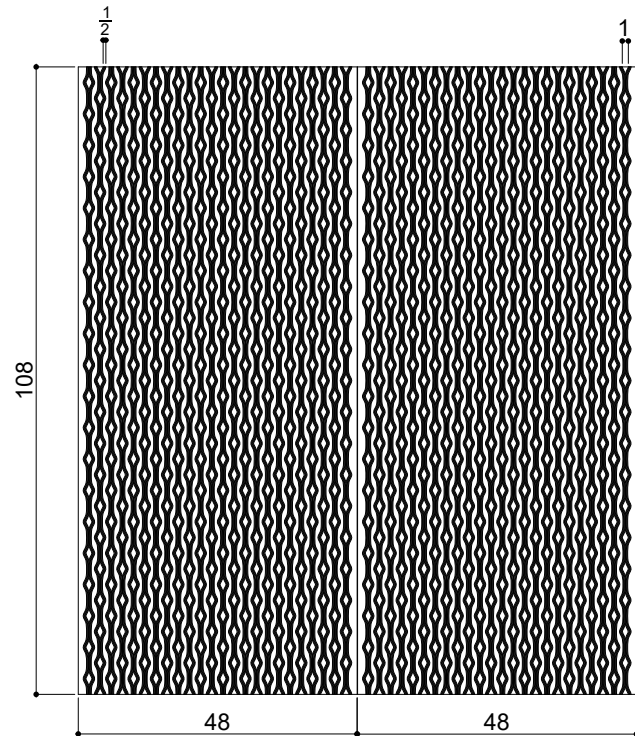

CARVED SURFACES 008

SUR-CRV-008

④ TOP VIEW

① FRONT VIEW

② SIDE VIEW

③ PERSPECTIVE VIEW

CUSTOM SIZING AND THICKNESS AVAILABLE
CUSTOM COLORS AND DESIGNS AVAILABLE
MULTIPLE ATTACHMENT SYSTEM OPPORTUNITIES

CSI CREATIVE

PRODUCT: CARVED SURFACES 008

SCALED AS NOTED

DATE: 9/15/2021

ALL DIMENSIONS + / - $\frac{1}{16}$

SHEET
1.1
OF 1.1