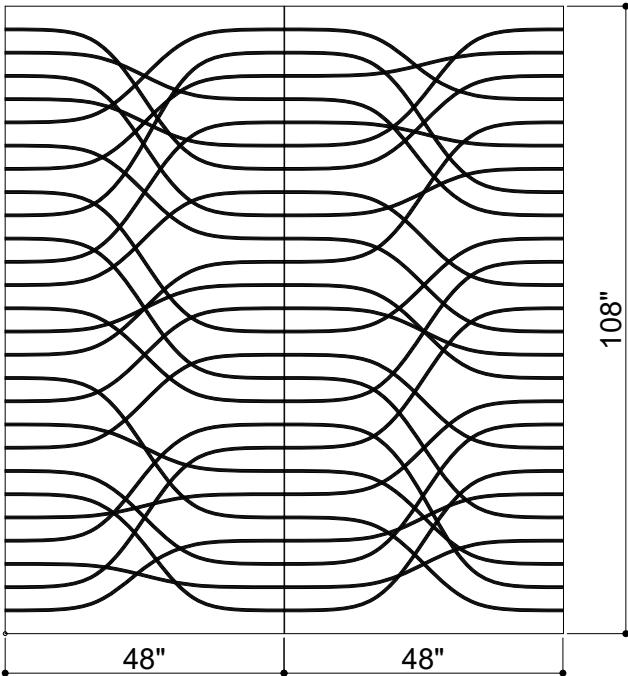

CARVED SURFACES 009

ID# SUR-CRV-009

④ TOP VIEW

① FRONT VIEW

5/8"

② SIDE VIEW

③ PERSPECTIVE VIEW

CUSTOM SIZING AND THICKNESS AVAILABLE
CUSTOM COLORS AND DESIGNS AVAILABLE
MULTIPLE ATTACHMENT SYSTEM OPPORTUNITIES

CSI CREATIVE

PRODUCT: CARVED SURFACES 009

SCALED AS NOTED

ALL DIMENSIONS + / - $\frac{1}{16}$

DATE: 12/08/2021
JOB # :

SHEET
1.1
OF 1.1