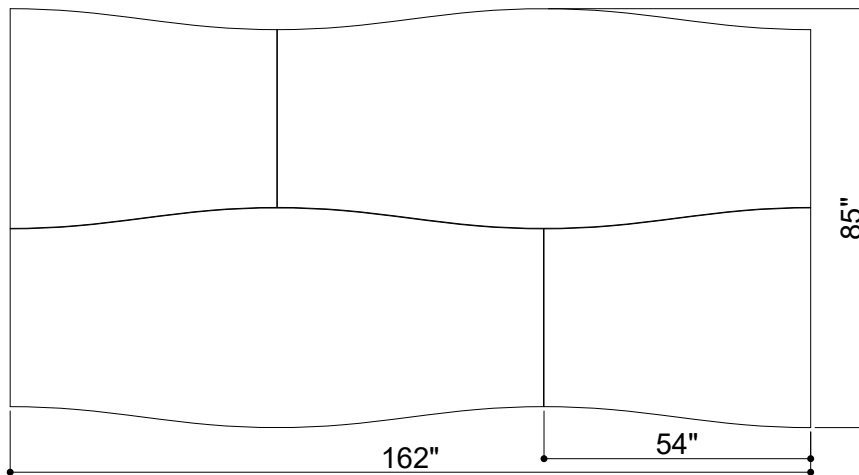

FOLDED SURFACES 006

ID# SUR-FLD-006

④ TOP VIEW

① FRONT VIEW

② SIDE VIEW

③ PERSPECTIVE VIEW

CUSTOM SIZING AND THICKNESS AVAILABLE
CUSTOM COLORS AND DESIGNS AVAILABLE
MULTIPLE ATTACHMENT SYSTEM OPPORTUNITIES

CSI CREATIVE

PRODUCT: FOLDED SURFACES 006

SCALED AS NOTED

ALL DIMENSIONS + / - $\frac{1}{16}$

DATE: 01/21/2022
JOB # :

SHEET
1.1
OF 1.1