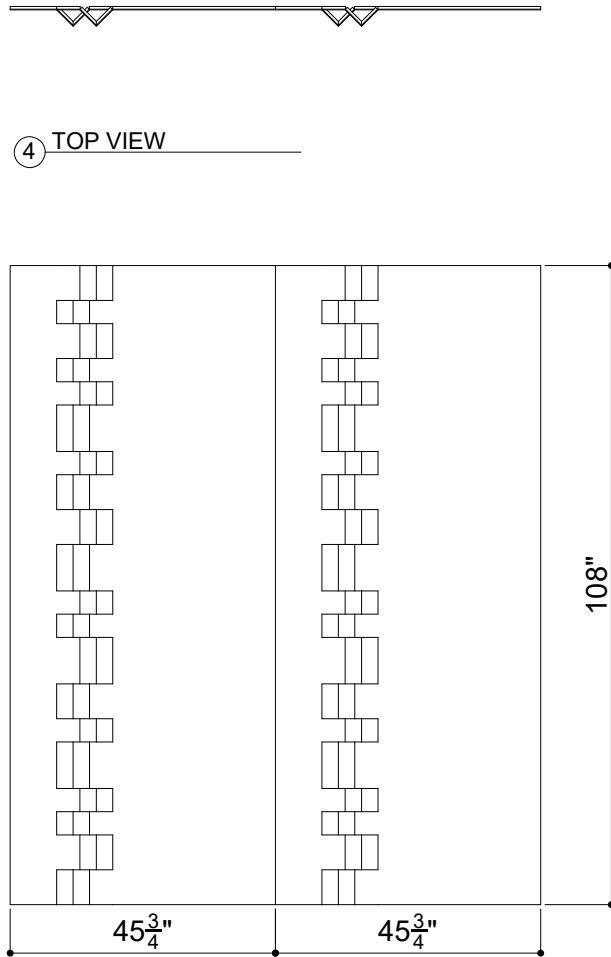

FOLDED SURFACES 009

ID# SUR-FLD-009

④ TOP VIEW

① FRONT VIEW

② SIDE VIEW

③ PERSPECTIVE VIEW

CUSTOM SIZING AND THICKNESS AVAILABLE
CUSTOM COLORS AND DESIGNS AVAILABLE
MULTIPLE ATTACHMENT SYSTEM OPPORTUNITIES

CSI CREATIVE

PRODUCT: FOLDED SURFACES 009

SCALED AS NOTED

ALL DIMENSIONS + / - $\frac{1}{16}$

DATE: 12/08/2021
JOB # :

SHEET
1.1
OF 1.1