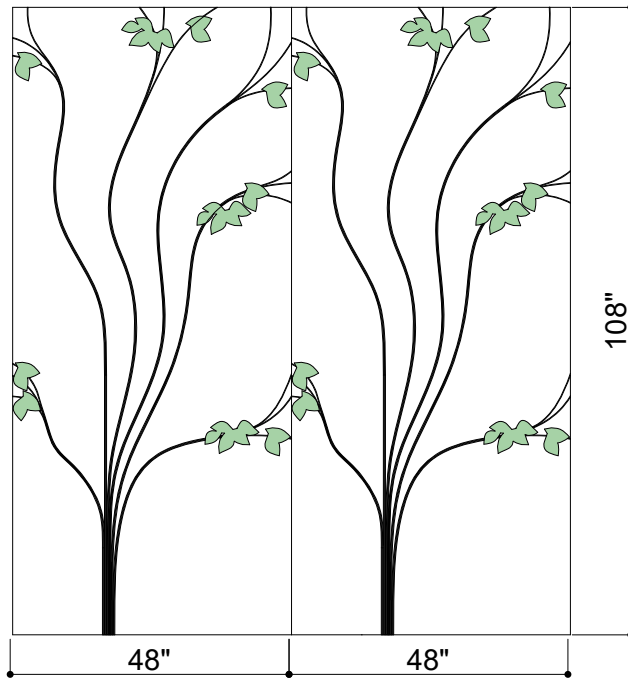

LINE SURFACE 011

ID# SUR-LNE-011

④ TOP VIEW

① FRONT VIEW

② SIDE VIEW

③ PERSPECTIVE VIEW

CUSTOM SIZING AND THICKNESS AVAILABLE
CUSTOM COLORS AND DESIGNS AVAILABLE
MULTIPLE ATTACHMENT SYSTEM OPPORTUNITIES

CSI CREATIVE

PRODUCT: CARVED SURFACE 009

SCALED AS NOTED

ALL DIMENSIONS + / - $\frac{1}{16}$

DATE: 12/21/2021
JOB # :

SHEET
1.1
OF 1.1