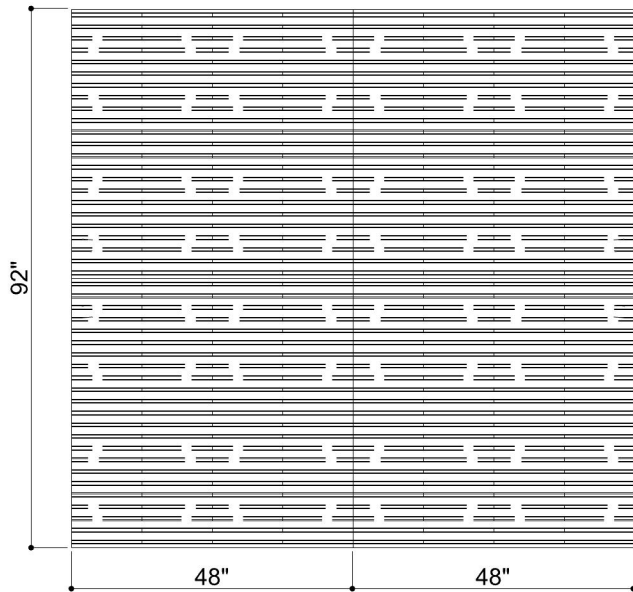

PLUG SURFACES 008

SUR-PLG-008

④ TOP VIEW

① FRONT VIEW

② SIDE VIEW

③ PERSPECTIVE VIEW

CUSTOM SIZING AND THICKNESS AVAILABLE
CUSTOM COLORS AND DESIGNS AVAILABLE
MULTIPLE ATTACHMENT SYSTEM OPPORTUNITIES

CSI CREATIVE

PRODUCT: PLUG SURFACES 008

SCALED AS NOTED

DATE: 4/13/2022

ALL DIMENSIONS + / - $\frac{1}{16}$

SHEET
1.1
OF 1.1