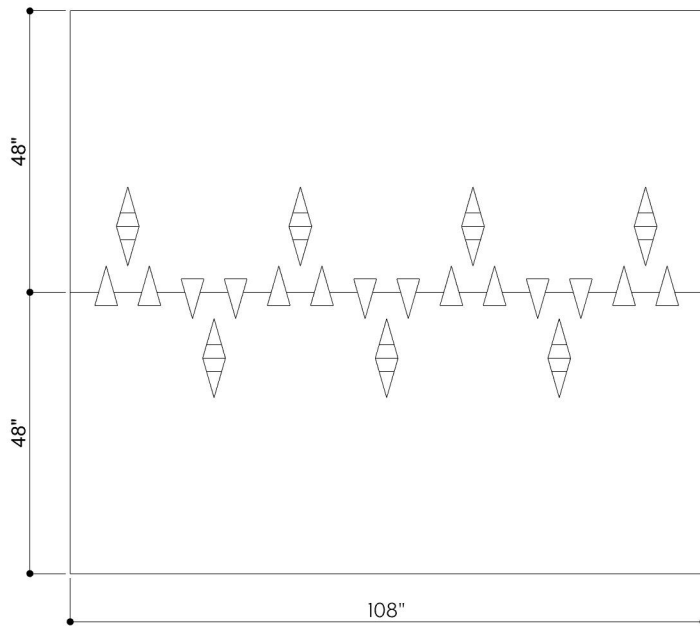

PROFILE SURFACE 008

ID# SUR-PFL-008

④ TOP VIEW

① FRONT VIEW

② SIDE VIEW

③ PERSPECTIVE VIEW

CUSTOM SIZING AND THICKNESS AVAILABLE
CUSTOM COLORS AND DESIGNS AVAILABLE
MULTIPLE ATTACHMENT SYSTEM OPPORTUNITIES

CSI CREATIVE

PRODUCT: PROFILE SURFACE 008

SCALED AS NOTED

ALL DIMENSIONS + / - $\frac{1}{16}$

DATE: 04/15/2022
JOB # :

SHEET
1.1
OF 1.1