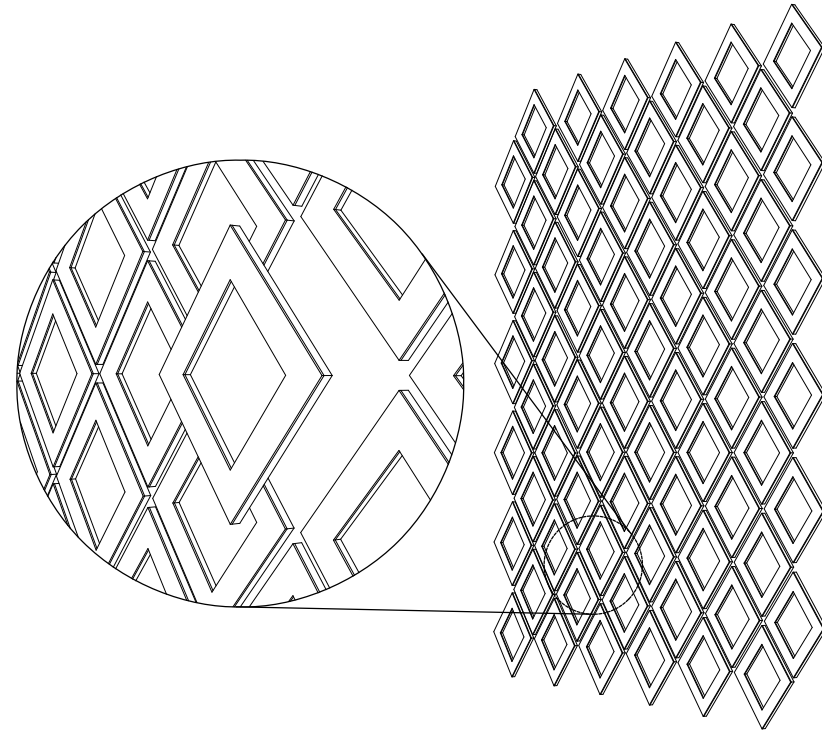

# STACKED SURFACES 035

ID# SUR-PFL-035

④ TOP VIEW

① FRONT VIEW

② SIDE VIEW

③ TILE PLACEMENT

④ PERSPECTIVE VIEW

CUSTOM SIZING AND THICKNESS AVAILABLE  
CUSTOM COLORS AND DESIGNS AVAILABLE  
MULTIPLE ATTACHMENT SYSTEM OPPORTUNITIES

CSI CREATIVE

PRODUCT: STACKED SURFACES 035

SCALED AS NOTED

ALL DIMENSIONS + / -  $\frac{1}{16}$

DATE: 10/26/2021  
JOB # :

SHEET  
**1.1**  
OF 1.1