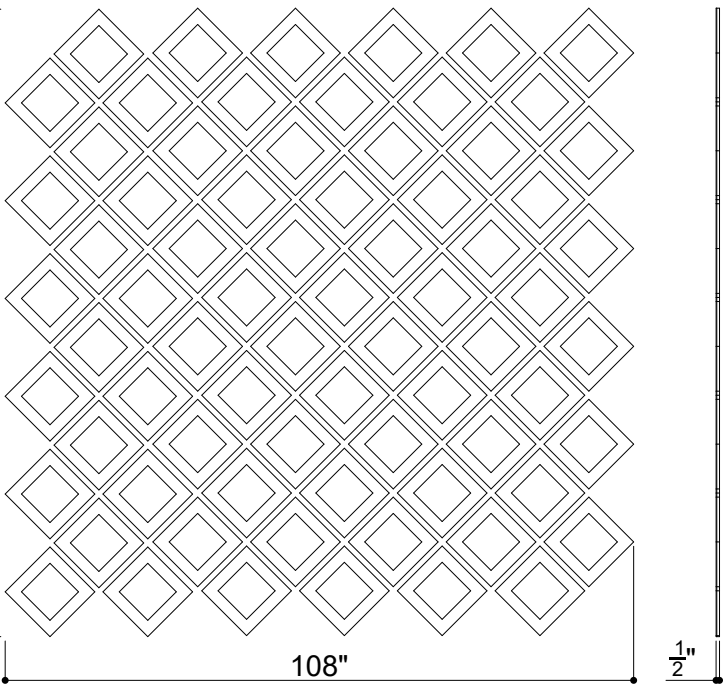

# STACKED SURFACES 035

ID# SUR-PFL-035

④ TOP VIEW

① FRONT VIEW

② SIDE VIEW

③ TILE PLACEMENT

④ PERSPECTIVE VIEW

CUSTOM SIZING AND THICKNESS AVAILABLE  
CUSTOM COLORS AND DESIGNS AVAILABLE  
MULTIPLE ATTACHMENT SYSTEM OPPORTUNITIES

CSI CREATIVE

PRODUCT: STACKED SURFACES 035

SCALED AS NOTED

ALL DIMENSIONS + / -  $\frac{1}{16}$

DATE: 10/26/2021  
JOB # :

SHEET  
**1.1**  
OF 1.1