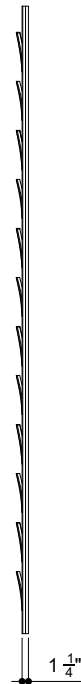

# TEXTURED SURFACES 004

ID# SUR-TXD-004

④ TOP VIEW

① FRONT VIEW

② SIDE VIEW

③ PERSPECTIVE VIEW

CUSTOM SIZING AND THICKNESS AVAILABLE  
CUSTOM COLORS AND DESIGNS AVAILABLE  
MULTIPLE ATTACHMENT SYSTEM OPPORTUNITIES

CSI CREATIVE

PRODUCT: TEXTURED SURFACES 004

SCALED AS NOTED

ALL DIMENSIONS + / -  $\frac{1}{16}$

DATE: 10/5/2021  
JOB # :

SHEET  
**1.1**  
OF 1.1