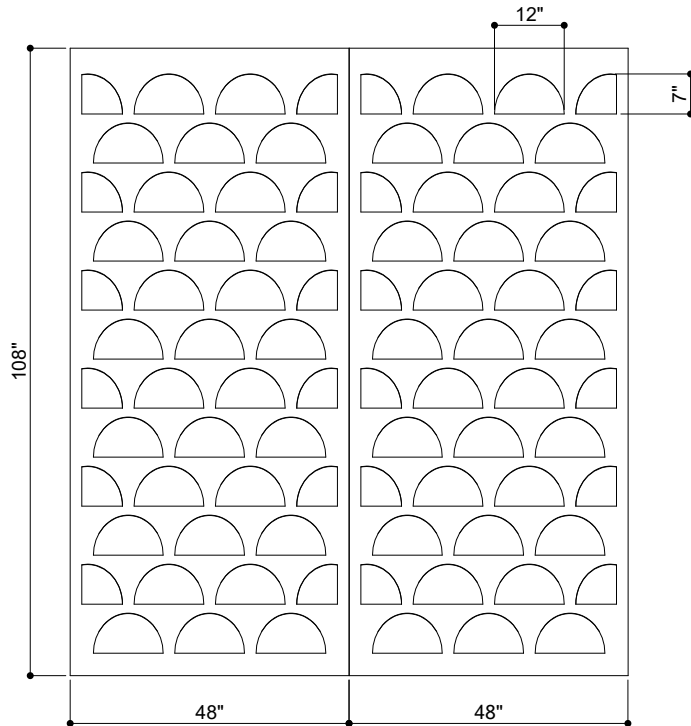

# TEXTURED SURFACES 004

ID# SUR-TXD-004

④ TOP VIEW

① FRONT VIEW

② SIDE VIEW

③ PERSPECTIVE VIEW

CUSTOM SIZING AND THICKNESS AVAILABLE  
CUSTOM COLORS AND DESIGNS AVAILABLE  
MULTIPLE ATTACHMENT SYSTEM OPPORTUNITIES

CSI CREATIVE

PRODUCT: TEXTURED SURFACES 004

SCALED AS NOTED

ALL DIMENSIONS + / -  $\frac{1}{16}$

DATE: 10/5/2021  
JOB # :

SHEET  
**1.1**  
OF 1.1