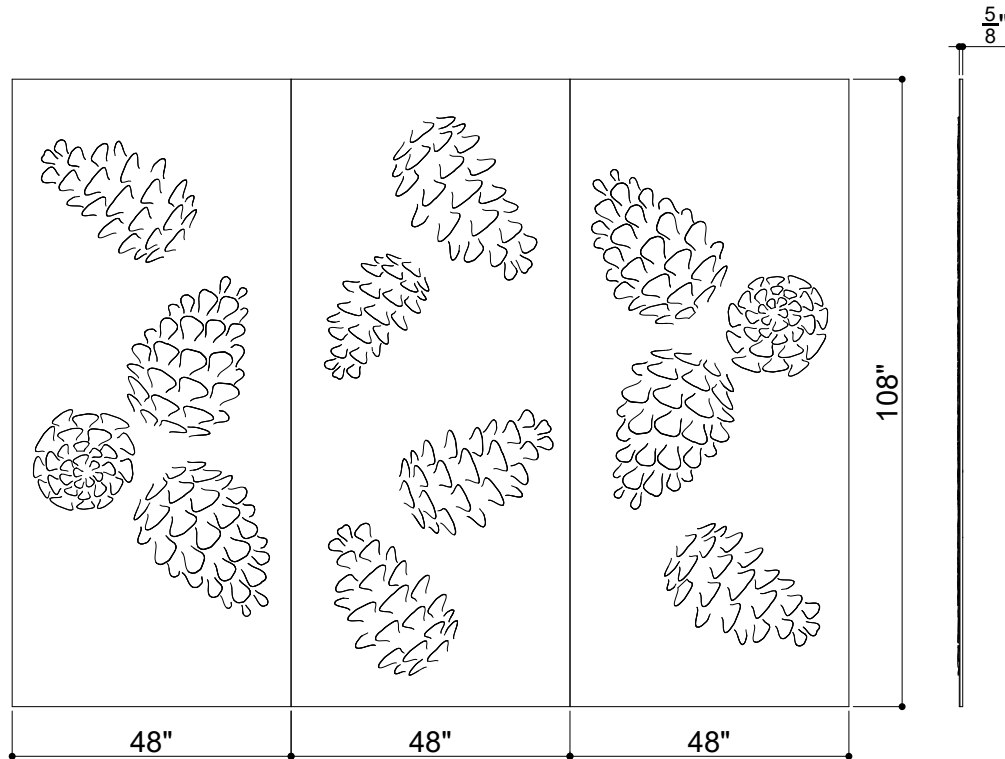

TEXTURED SURFACES 008

ID# SUR-TXD-008

④ TOP VIEW

① FRONT VIEW

② SIDE VIEW

③ PERSPECTIVE VIEW

CUSTOM SIZING AND THICKNESS AVAILABLE
CUSTOM COLORS AND DESIGNS AVAILABLE
MULTIPLE ATTACHMENT SYSTEM OPPORTUNITIES

CSI CREATIVE

PRODUCT: TEXTURED SURFACES 008

SCALED AS NOTED

ALL DIMENSIONS + / - $\frac{1}{16}$

DATE: 01/24/2022
JOB # :

SHEET
1.1
OF 1.1